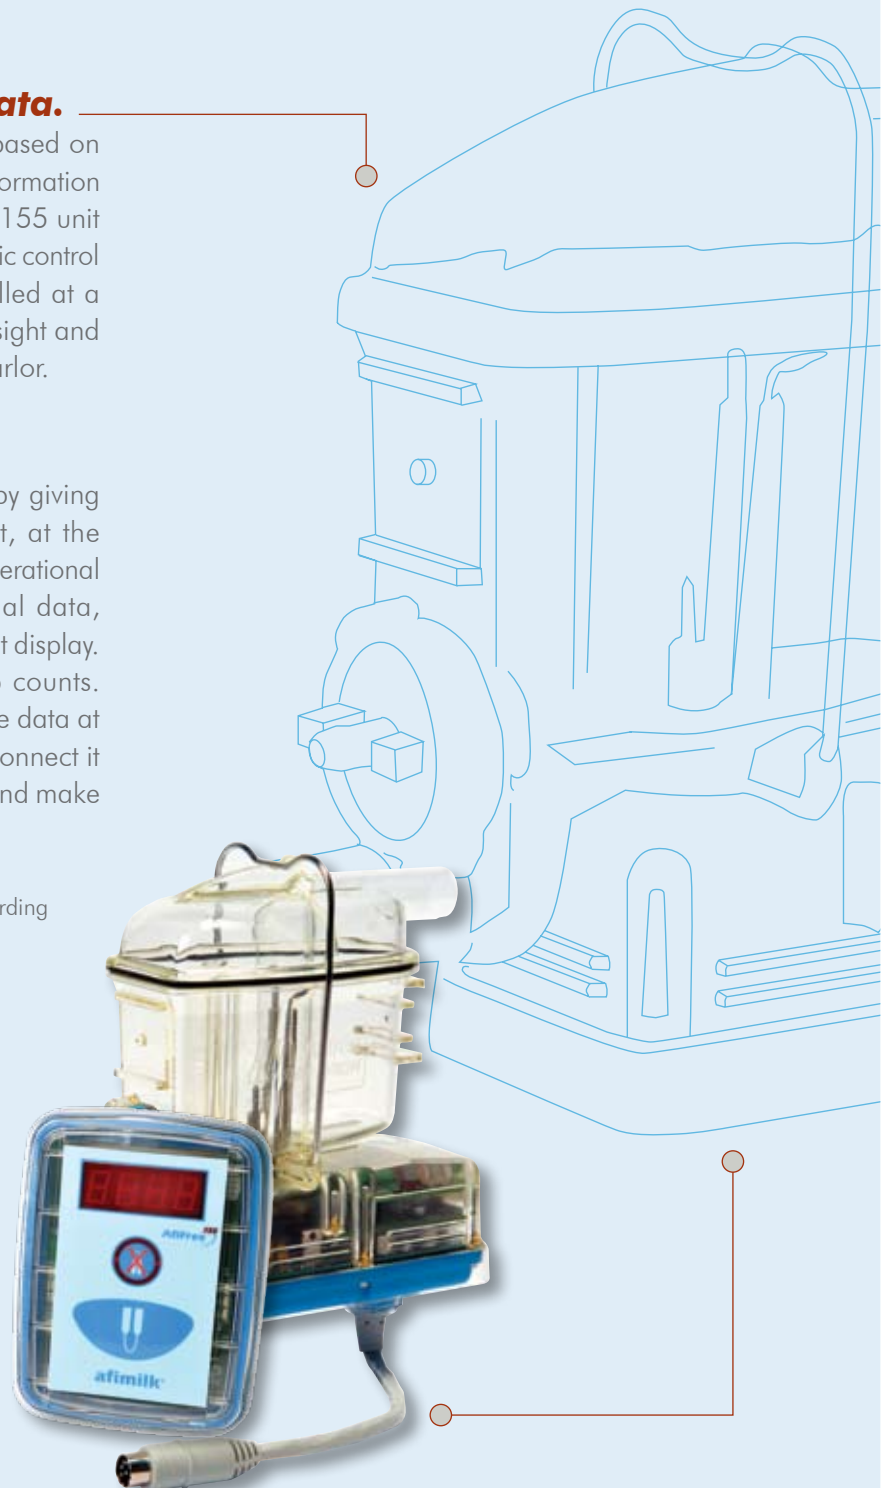

AfiFree

AfiFree^{TM} 155
Make Every Drop Count

Essential Information in Your Hands The Ultimate Sheep & Goat Milk Meter

Approved by ICAR*

Accurate and immediate data.

Now you can make practical decisions based on accurate animal health and milk quality information with AfiFree 155 by AfiMilk. The AfiFree 155 unit features a measuring chamber and electronic control display. The user-friendly units are installed at a comfortable working height, within easy sight and operation at each milking point in the parlor.

Smart, Simple, Compact

AfiFree 155 helps you maximize profits by giving you alerts and information on-the-spot, at the source. The user-friendly device has two operational buttons. These provide you with animal data, health codes, kick off alert in a clear 4 digit display. In small animal production, every drop counts. AfiFree 155 gives you hands-on, accurate data at the source, for smart decision-making. Connect it to the AfiShepherd management system and make every drop count for more.

*ICAR – International Committee for Animal Recording

AfiFree is the first milk meter approved by ICAR for both sheep and goat herds.

afimilk®
The Heart of the Dairy Farm

SAE Afikim Kibbutz Afikim, 15148 Israel
Tel: 972-4-6754812, Fax: 972-4-6751862
market@afimilk.co.il www.afimilk.com