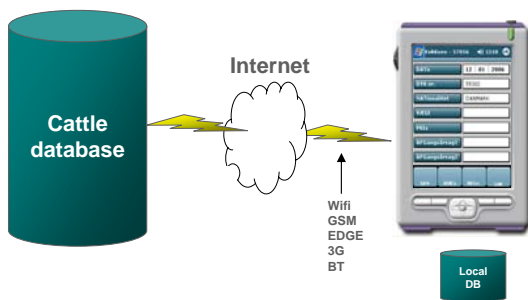

KvikKoen

From the barn to the cattle database
Johannes Frandsen, Danish Cattle Federation

What is KvikKoen?

A PDA-solution which gives the farmer direct access to his data from the barn

KvikKoen

- Made for the farmer
- Aimed to take decisions in the barn
- What does it do?
 - Input of data
 - Reproduction lists
 - Checking up animals
- Online version

What is the Cattle Database?

How does KvikKoen work?

Advantages for the Farmer

- High security of data entries
 - Validation of data entries on the spot
 - Out of sight – out of mind
- Little time needed – less hassle
 - Data entries are included in the database as soon as the action is entered
 - Information is available when needed

Alle data, som er indtastet, kan sendes direkte fra skadens til KvikKoen, der leverer til og giver en smart rapportering.

KvikKoen er udviklet for at sikre den mest avancerede metode til registrering af skade og registrering af skaden. Landmænd kan derudover få adgang til landbrugsdata og landbrugsdata.