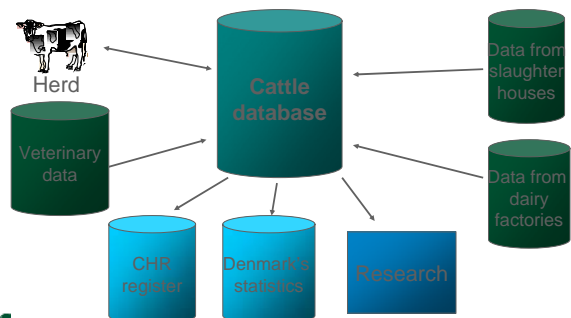

KvikKoen

From the barn to the cattle database
Johannes Frandsen, Danish Cattle Federation

What is KvikKoen?

A PDA-solution which gives the farmer direct access to his data from the barn

KvikKoen

- Made for the farmer
- Aimed to take decisions in the barn
- What does it do?
 - Input of data
 - Reproduction lists
 - Checking up animals
- Online version

What is the Cattle Database?

How does KvikKoen work?

Advantages for the Farmer

- High security of data entries
 - Validation of data entries on the spot
 - Out of sight – out of mind
- Little time needed – less hassle
 - Data entries are included in the database as soon as the action is entered
 - Information is available when needed

On-line - advantages

- Simple and quick development
- Easy to check on many animals
- High safety when entering data
- Always the latest data available
- The technique is well developed and tested

On-line – disadvantages

Alle data, som er indtastet, kan sendes direkte fra skadens til KvikKoen, der leverer til og giver en smart rapportering.

KvikKoen er udviklet for at sikre den mest avancerede metode til registrering af skade og registrering af skaden. Landmænd kan derudover få adgang til landbrugsdata og landbrugsdata.